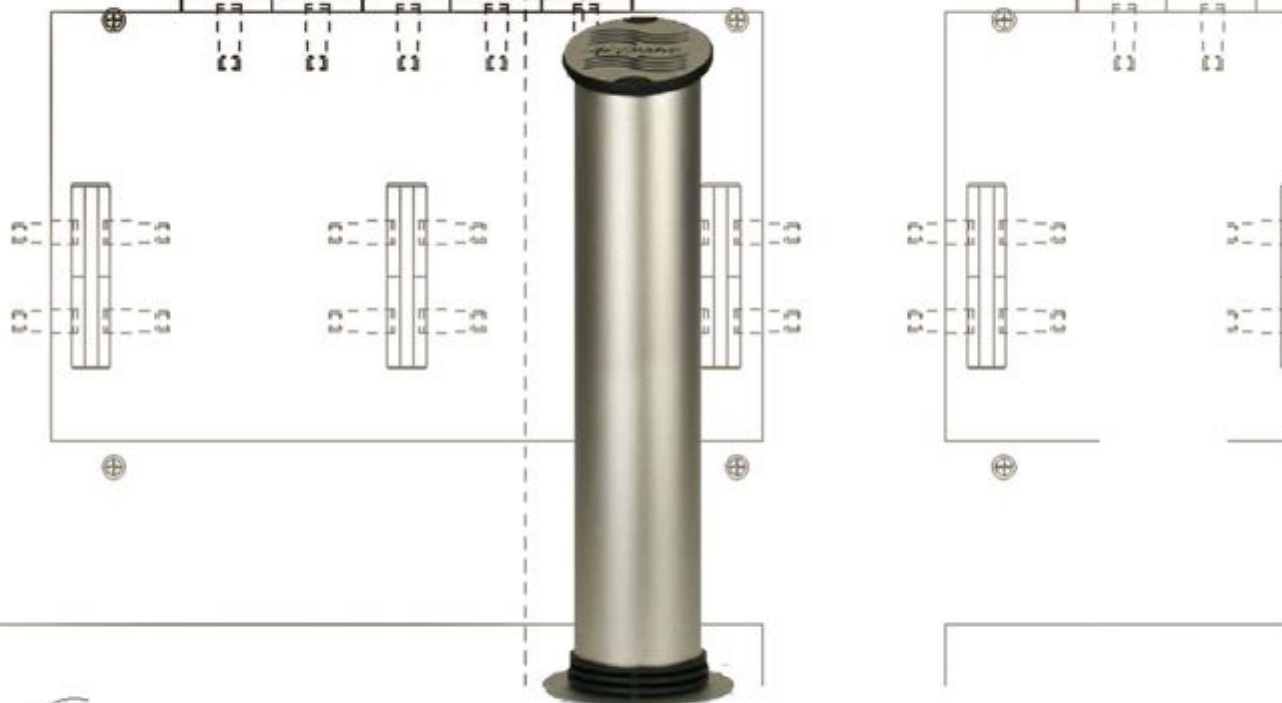

Product:

Duftspender AirCreative 3000

Items:

bedding capacity: 600m³
weight 5,6kg; 830mm height; 235mm wide
power supply 4,5 to 12 volt switchable

aixworx

sixworx

Aix Worx - Die Raumbildner GmbH Susterfeldstraße 25 D-52072 Aachen
www.aixworx.de