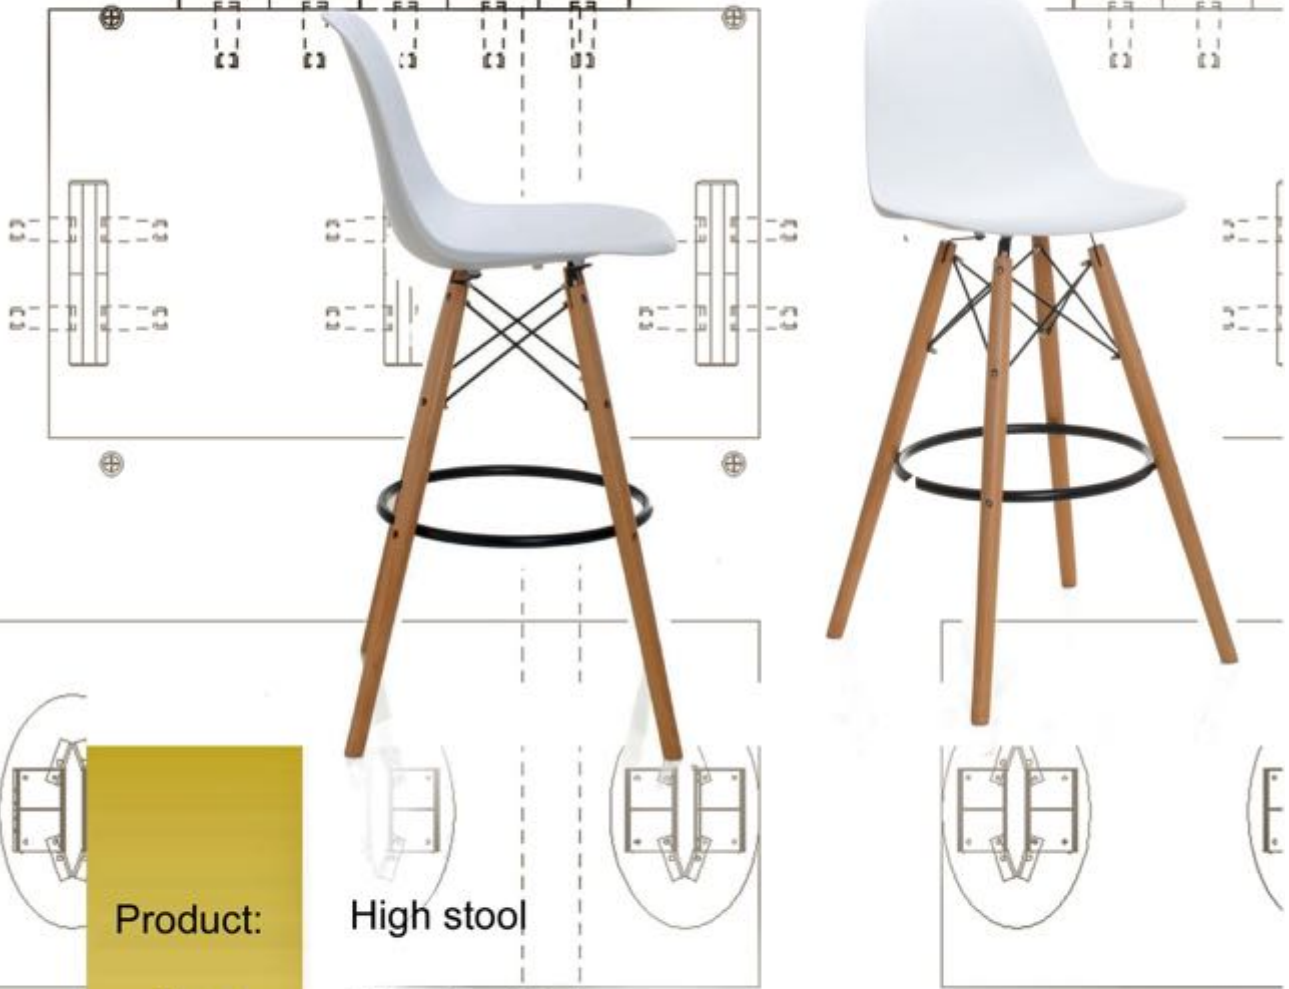

Product:

High stool

Items:

Wooden H66

Info:

Colour: white

aixworx
sixworx