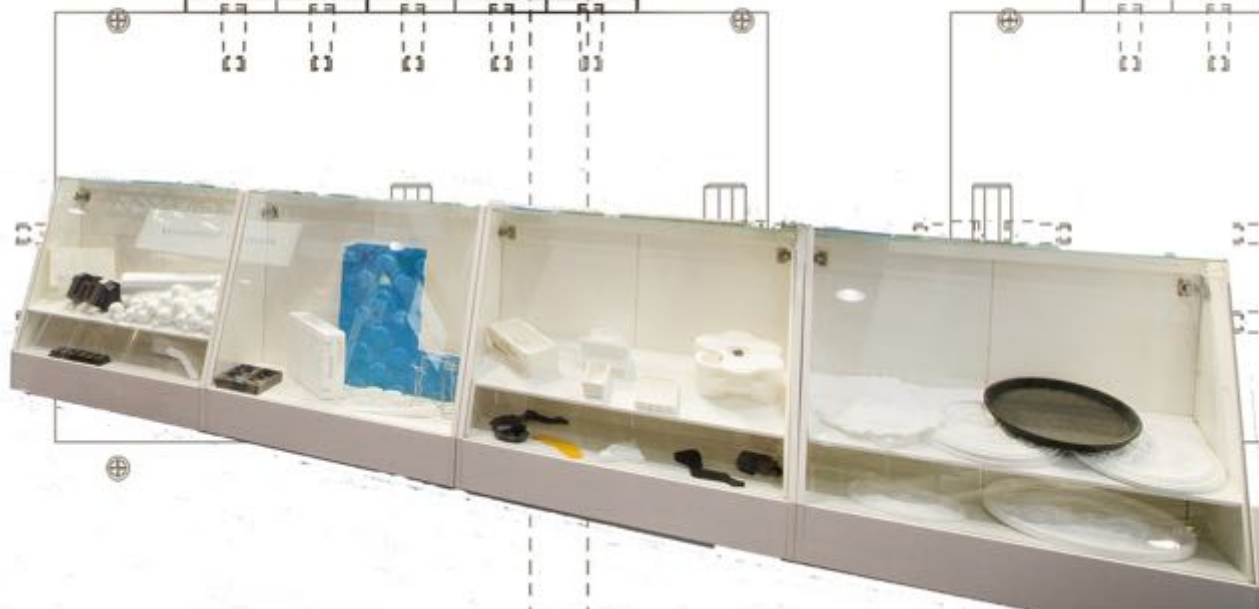

Product:

Vitrine

Items:

1m high; 1m wide; 0,5m deep
two shelves + two glass shelves

aixworx

sixworx