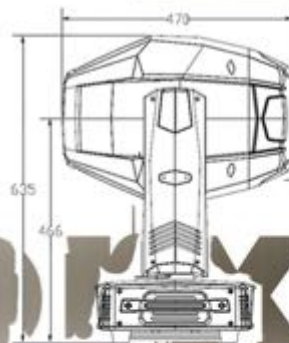

# SIXWORX

Product:

GTD Moving head (beamer, spotter, washer)

Items:

330/440 Watt lampmedium, 29kg weight