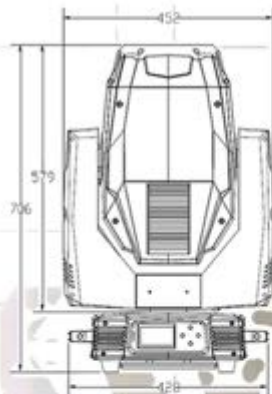

# SIXWORX

Product:

GTD Moving head (beamer, spotter, washer)

Items:

330/440 Watt lampmedium, 29kg weight